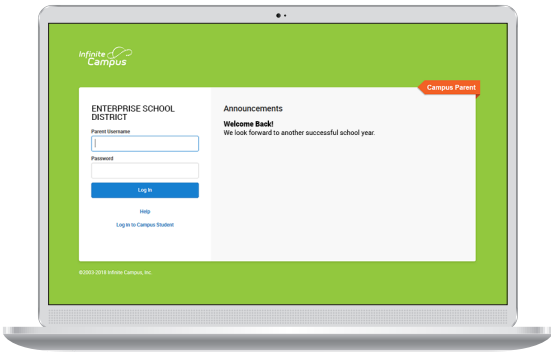

Parents & Students, information is at your fingertips.

Access on the Web Campus Student and Campus Parent

Campus Student and Campus Parent are designed to provide real-time access to student information. The easy-to-use design displays what is currently happening in the classroom so you can understand, monitor, and participate in the educational process.